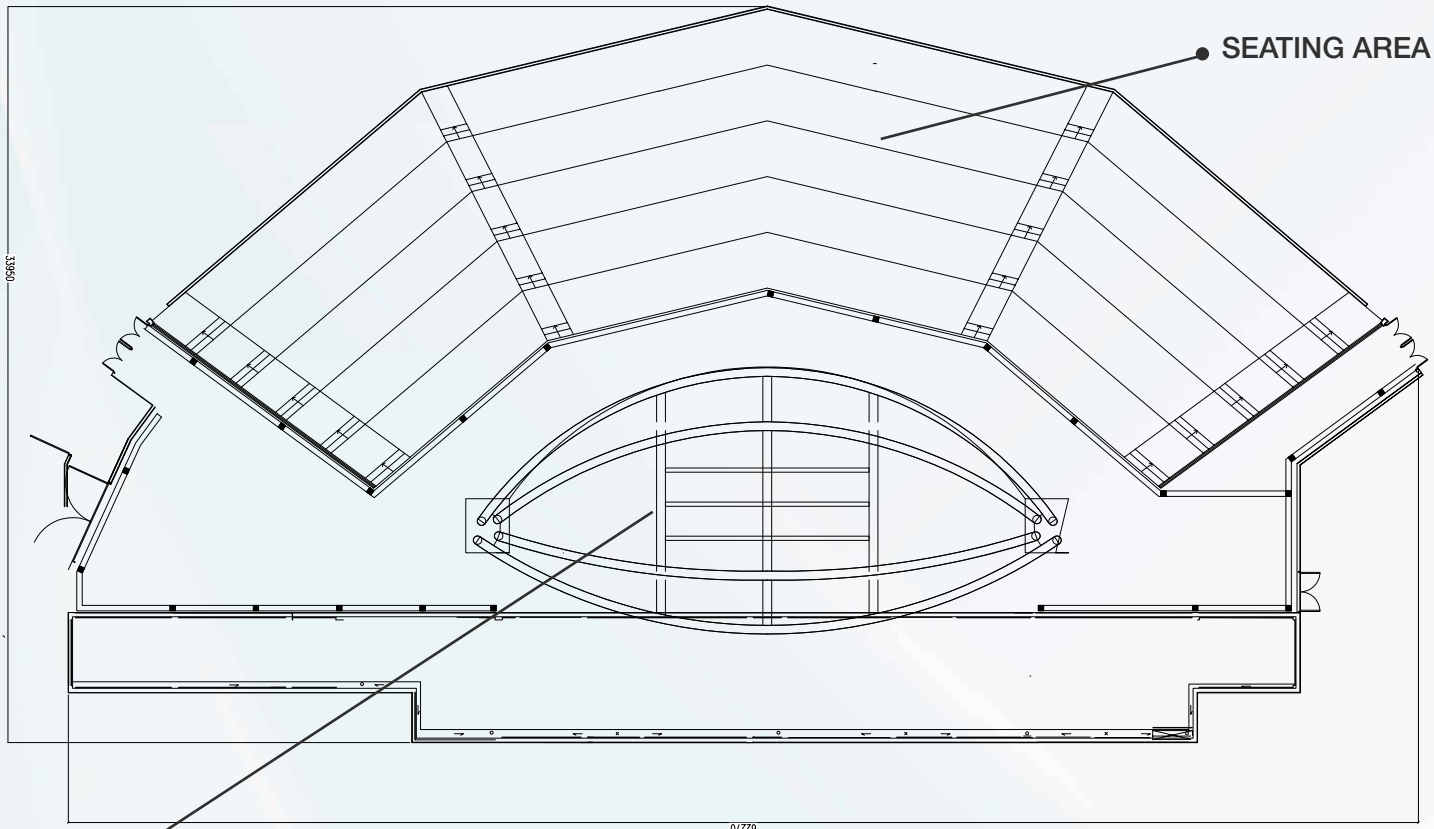

AMPHITHEATER

STAGE

SEATING AREA