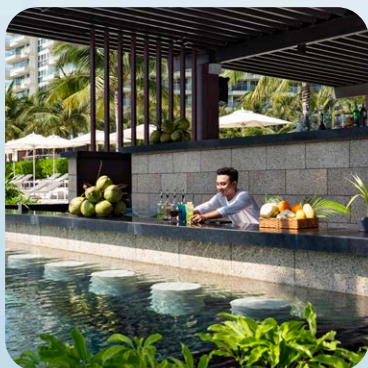

CINEMA

Entertainment venue to enjoy movies with family and friends;
75 seats

OUTDOOR SPORTS COURTS

From basketball, tennis, volleyball, open-air exercise stations and soccer, there's plenty to keep you active and entertained.

KARAOKE

Sound-proof karaoke rooms perfect for small groups and crazy sing-alongs.

POOL BAR/ BEACH BAR / AFTER PARTY

Enjoy after-hours at Beach Bar, our chill-out space to enjoy the Cam Ranh sun.

VENUE CAPACITY