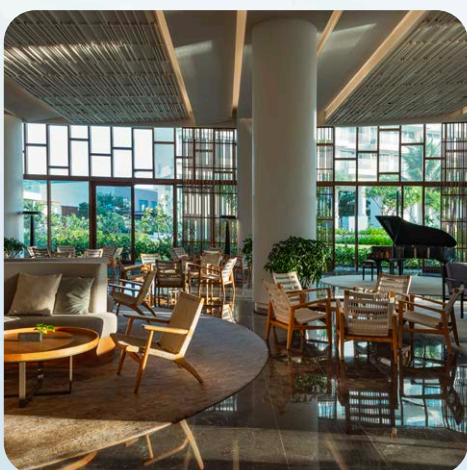

ALMA GARDEN

Immerse yourself in the lively atmosphere of Alma Garden, which pulsates at the heart of our resort. With a generous seating capacity of 450 guests, Alma Garden is the ideal choice for larger gatherings that require a dynamic and interactive environment.

ALMA LOUNGE

Indulge in the tranquility and elegance of Alma Lounge, defined by flowing, curved open spaces and a breathtaking view of the sea. This stylish venue provides ample seating for up to 300 guests.