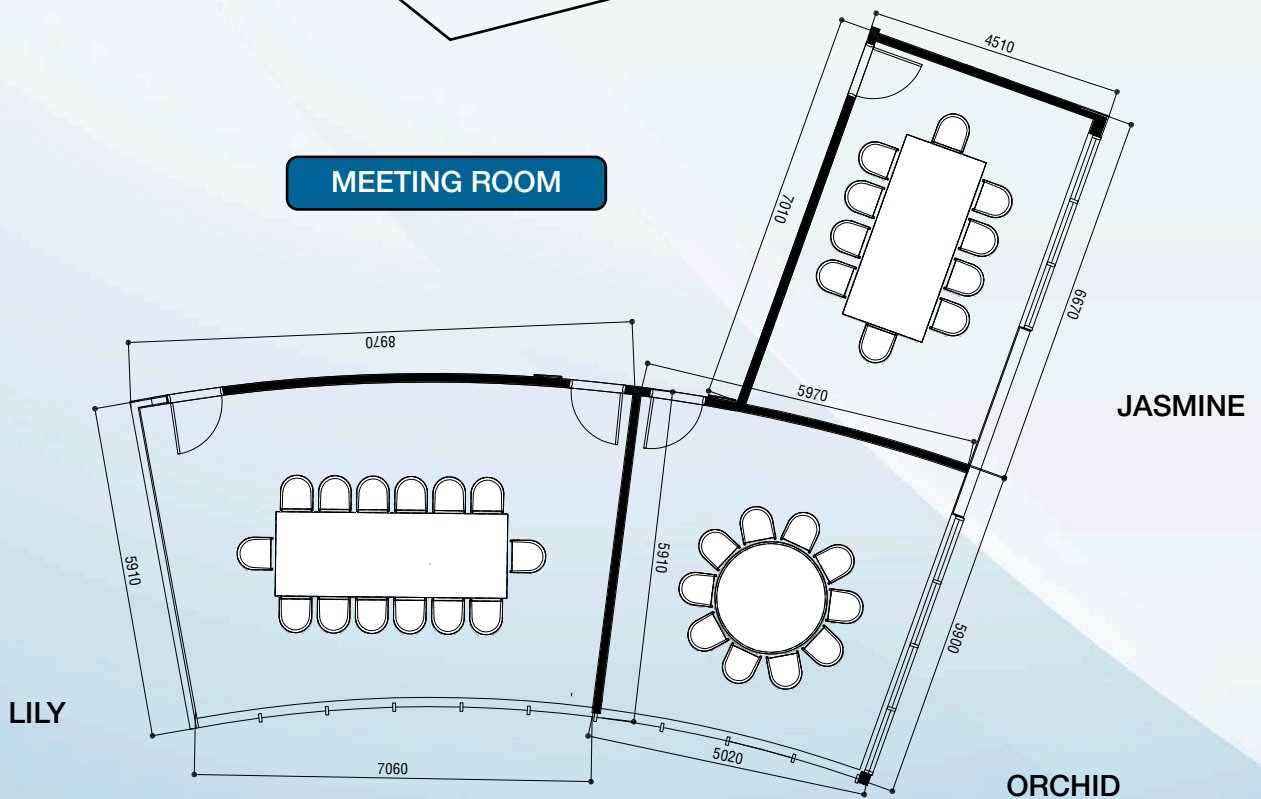

MEETING ROOM