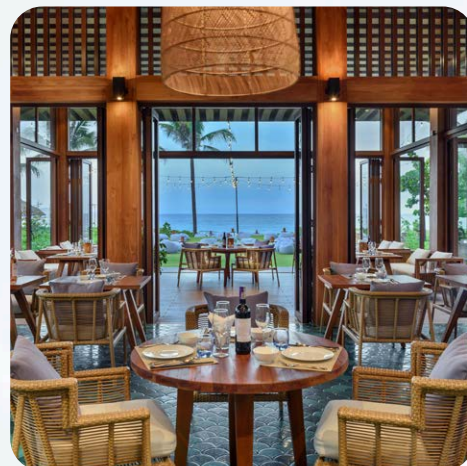

ACCOMMODATION

Our discerning guests will delight in our spacious suites and pavilions, providing ample room for any pursuit. Characterized by elegant designs, modern amenities, and breathtaking views of the surrounding landscapes, our suites and pavilions are among the most spacious in the Cam Ranh area.

OUTDOOR VENUE

For those looking to take their events outdoors, we have several breathtaking outdoor spaces that offer panoramic views of the surrounding. From lush gardens to picturesque terraces, these spaces provide the perfect backdrop for networking events, team-building activities, or simply enjoying the natural allure of our resort.

UNIQUE DINING VENUES

Our Food & Beverage restaurants are also prime space for intimate meetings and soirees. Explore our captivating dining spaces that offer a delightful ambiance and exceptional service, ensuring a remarkable event for you and your guests.

ATLANTIS

Experience the magic of Atlantis, our restaurant that boasts a vast deck for al fresco dining, perfectly positioned above Alma's pristine strand. The interior is adorned with stunning turquoise tiling, creating a captivating atmosphere that perfectly complements the surrounding azure waters and skies. Seats 170 guests.