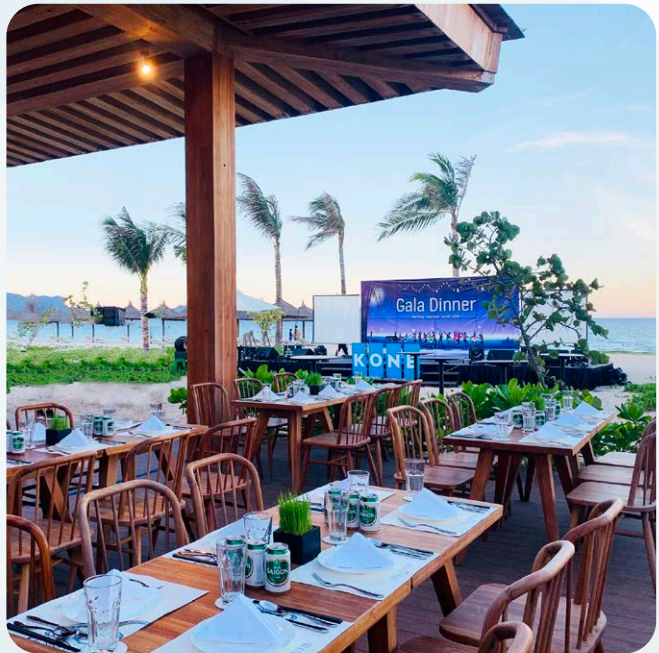

OUTDOOR VENUE

For those looking to take their events outdoors, we have several breathtaking outdoor spaces that offer panoramic views of the surrounding. From lush gardens to picturesque terraces, these spaces provide the perfect backdrop for networking events, team-building activities, or simply enjoying the natural allure of our resort.

Lawn | Poolside | Beach

AMPHITHEATER

The Alma Amphitheater is a magnificent outdoor venue designed specifically to host various types of events. Spread across an expansive area of 1000 square meters, the Amphitheater provides ample space for performances, presentations, concerts, and other gatherings. It comfortably seats 400 people, and its thoughtful layout ensures unobstructed views from every seat.