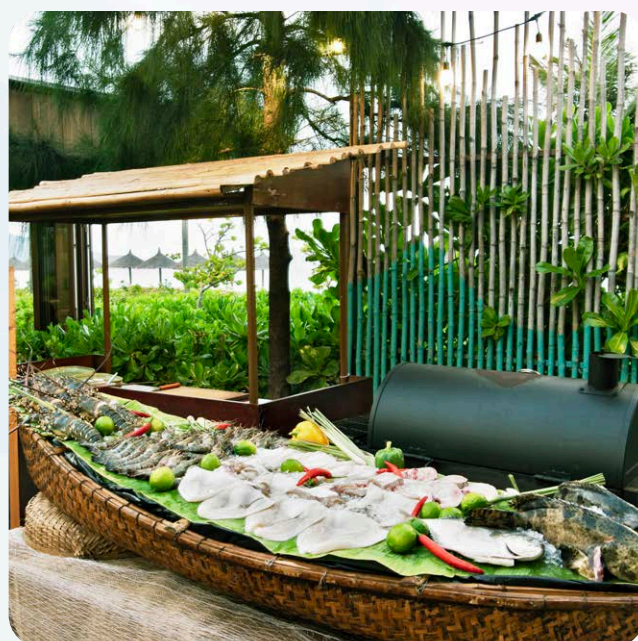

FOOD & BEVERAGE SERVICE

Delight your attendees with our exceptional Food and Beverage service. Our team of talented chefs specializes in creating culinary masterpieces that cater to diverse tastes and preferences. Whether you're hosting a gala dinner, cocktail reception, or corporate luncheon, our F&B team will curate a memorable dining experience that elevates your event and leaves a lasting impression on your guests.