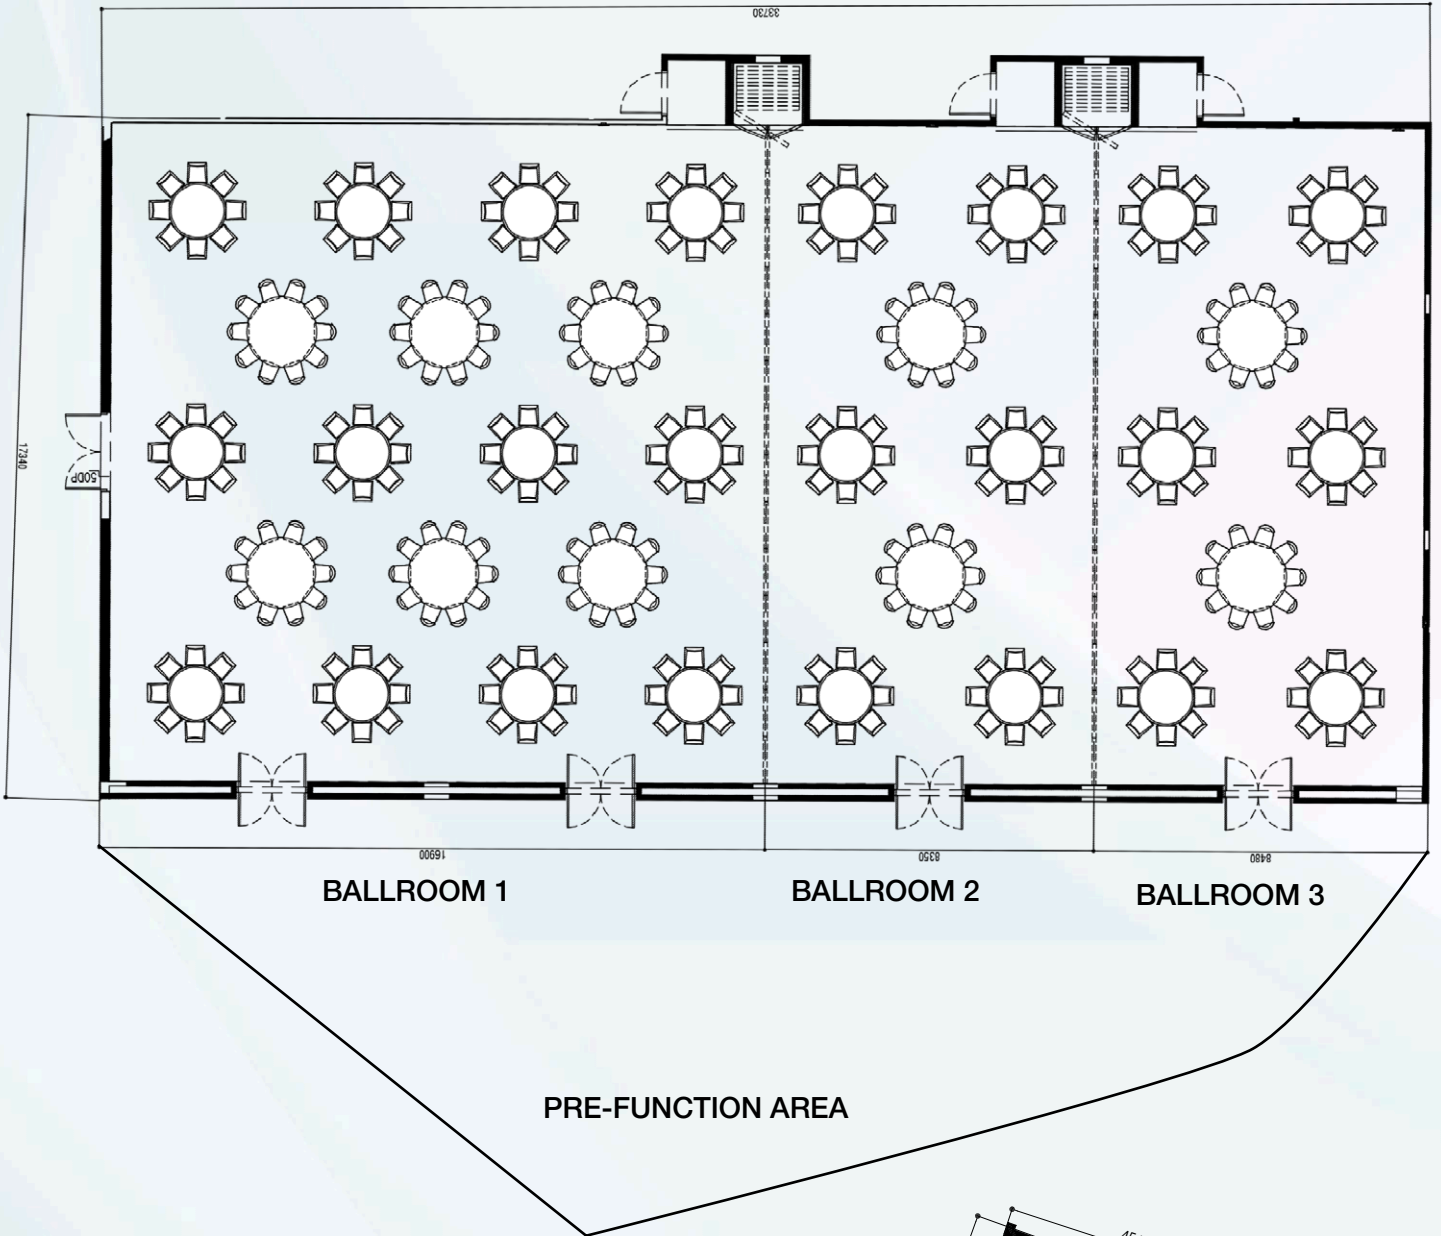

GRAND BALLROOM